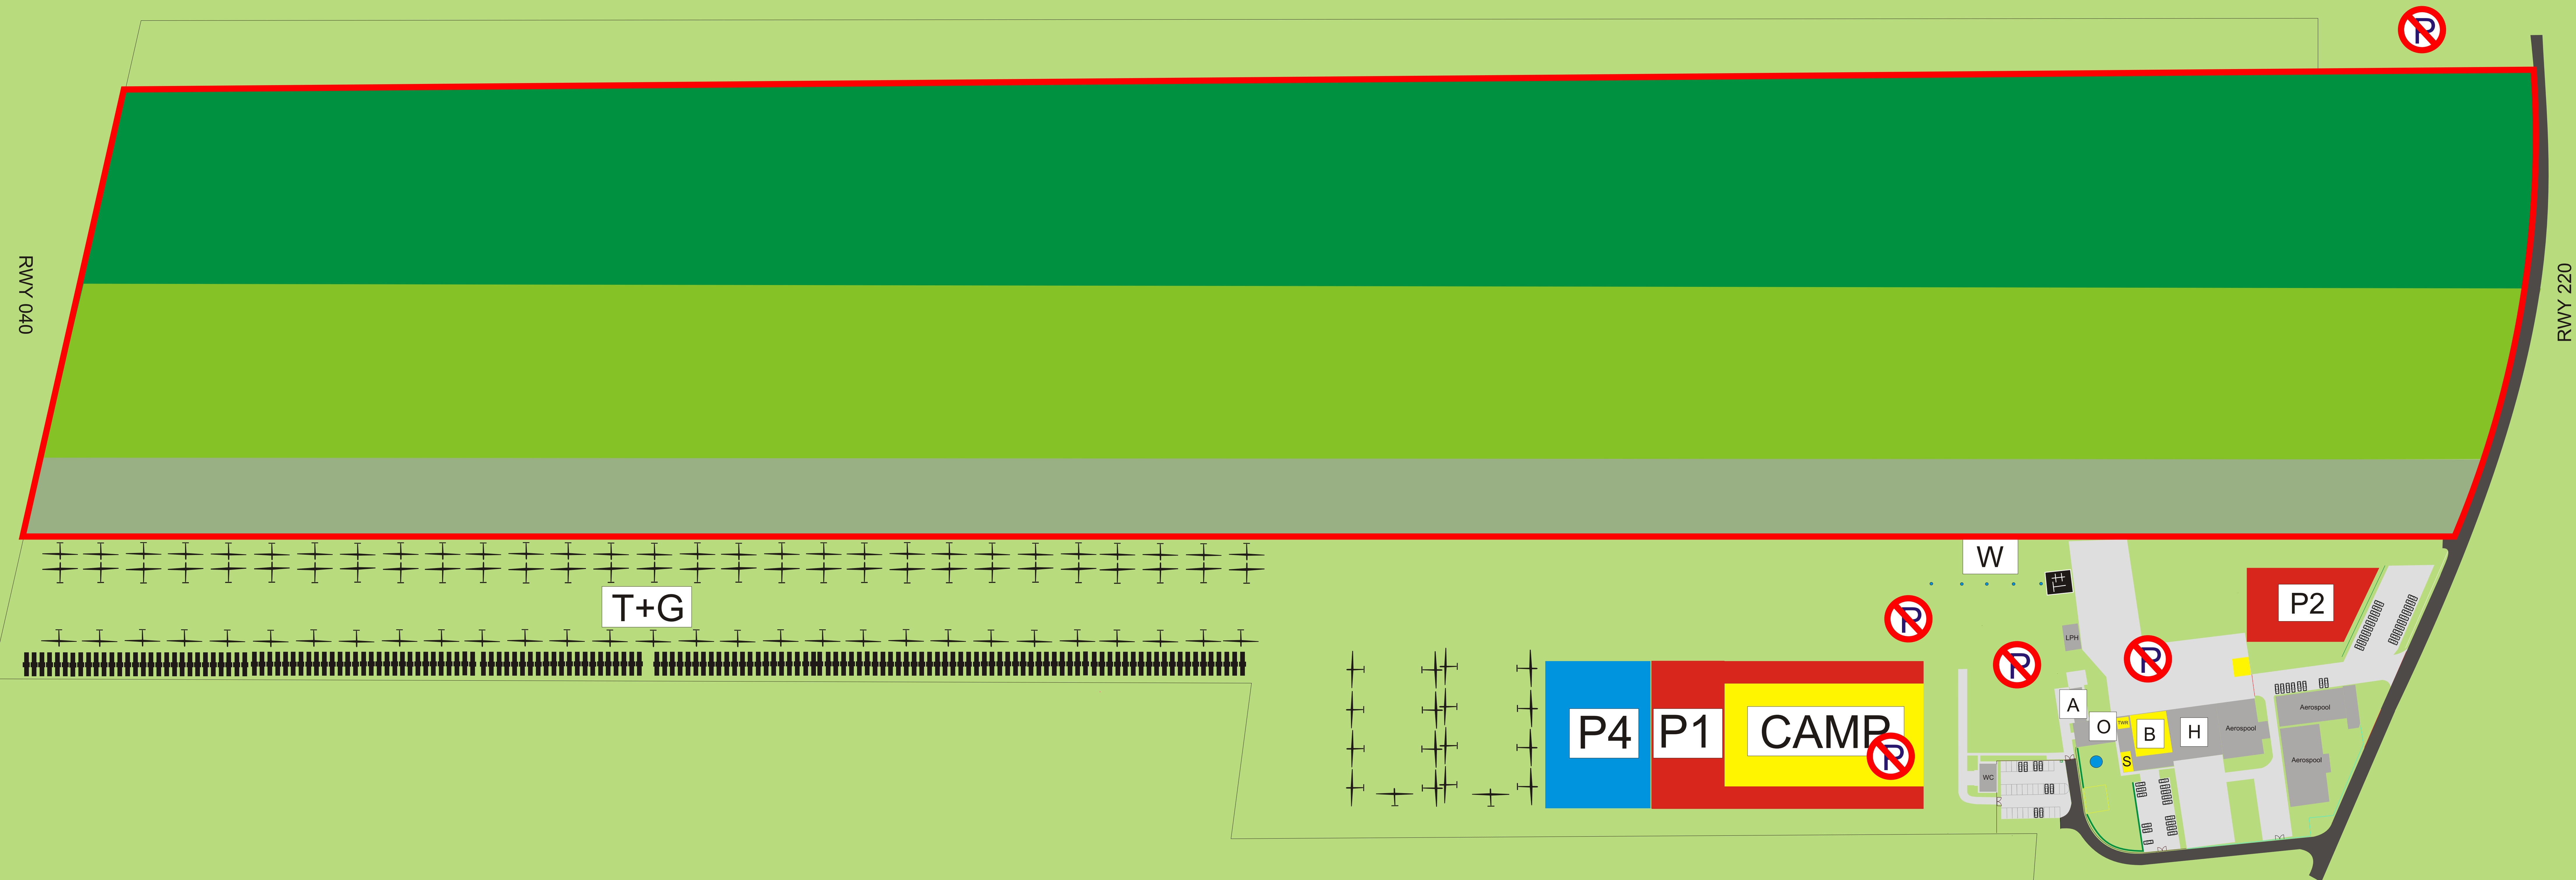

Airport map

Picture 1a.

- Legend:
- A - Aerorest
 - O - Air traffic office
 - B - Briefing room
 - H - Hangar
 - P1 - Parking place for billetee in camp site
 - P2 - Parking place for cars waiting for arrival
 - P4 - Parking place for engine planes
 - T&G - Trailers & gliders
 - W - water for gliders
 - Airport border