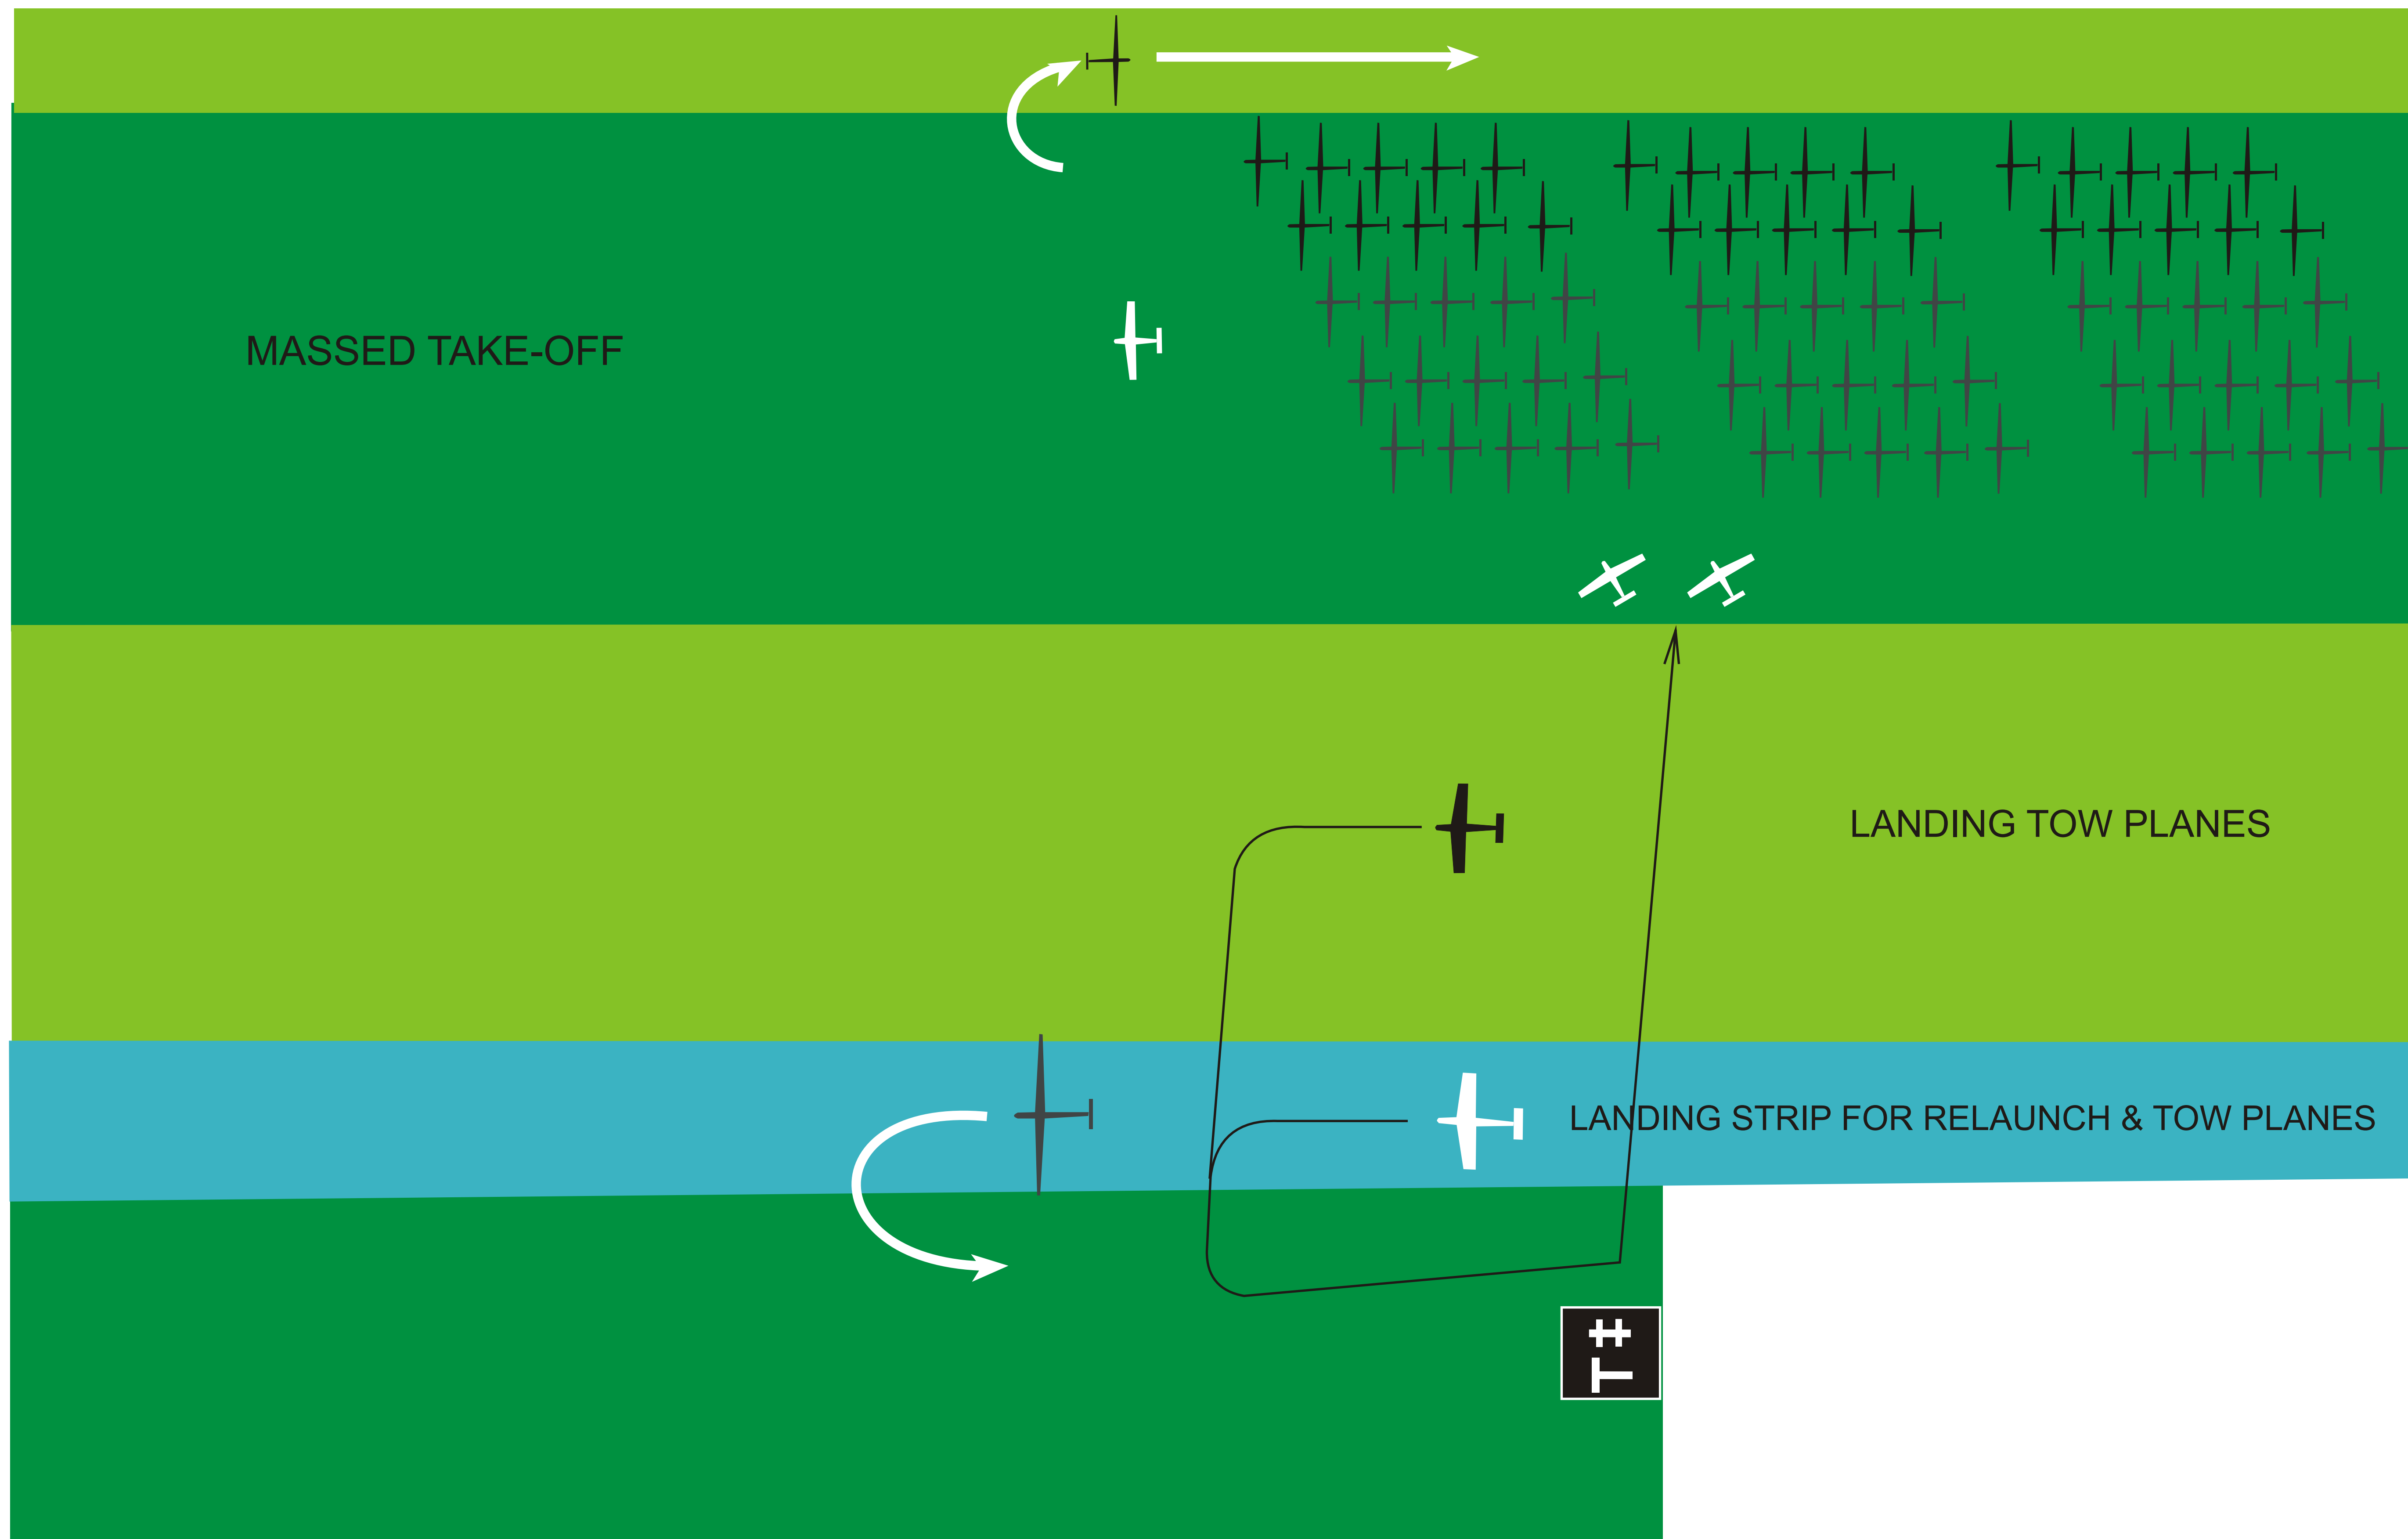

SECTOR FOR RELEASE

CASTLE

B

MASSED TAKE-OFF

RWY 220

LANDING TOW PLANES

LANDING STRIP FOR RELAUNCH & TOW PLANES

LAUNCHING AND AIR TOW PROCEDURES FOR RUNWAY 220 PRIEVIDZA AIRFIELD